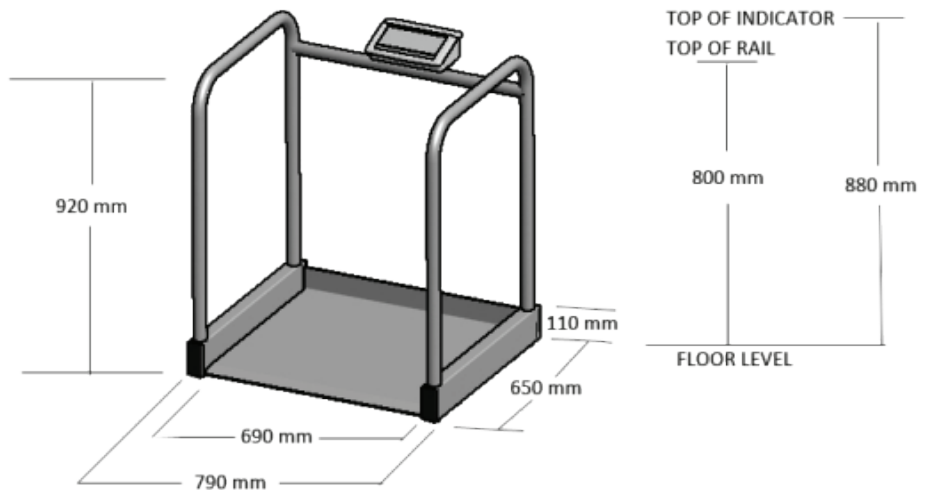

Features

High Quality Construction

Maximum strength but still highly portable

Large Weighing Capacity

300kg maximum weight

Low Profile Platform

The low platform profile ensures a comfortable and safe weighing experience for bariatric patients when stepping on and off the scale

High Accuracy

100 gram increments (0.1 kg)

Numeric Keypad

Enter weight targets or the weights easily

High Strength Handrails

Strong stainless steel handrails allows better stability support for patients

Dual Power Supply

Optional AC adaptor or battery operation

Dimensions

A&D Excellence in Measurement™
A&D Australasia

ACN 26 007 556 809

Head Office
32 Dew Street
THEBARTON South Australia 5031
Telephone (08) 8301 8100
Facsimile (08) 8352 7409

Victorian Office
39 Bakehouse Road
KENSINGTON Victoria 3031
Telephone (03) 9371 1555
Facsimile (03) 9372 1193

New South Wales Office
Unit 4, 14 Abbott Road
SEVEN HILLS New South Wales 2147
Telephone (02) 9674 5466
Facsimile (02) 9674 2544

sales@andweighing.com.au
www.andweighing.com.au

Your Dealer