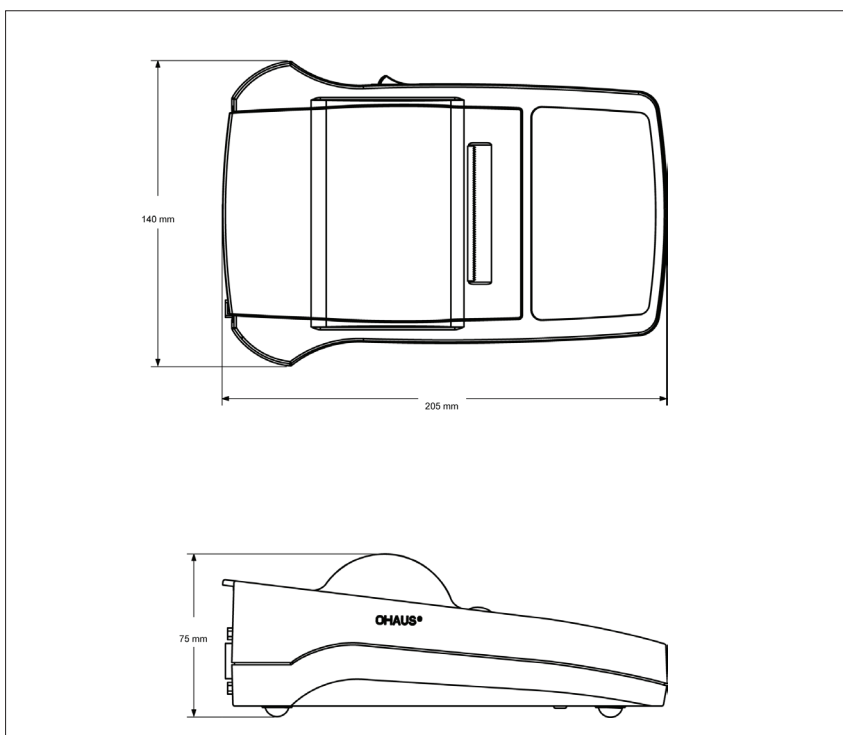

Other Standard Features and Equipment

Status indicator, 40 characters per line, perform zero and tare operations directly from the printer. Full functionality with Discovery, Adventurer™ Pro, Explorer®, Navigator®, MB Series Moisture Analyzers and 'T' Series indicators. Statistics and Totalization not supported on CKW Bench Scale and Scout® Pro Series.

Multi-Language Printing: English, Spanish, German, Italian, French, Chinese, Korean, Japanese, Russian, Polish, Portuguese, Hungarian and Czech.

Accessories

Paper (Included).....	12120799
Paper Rotary Axis (Included).....	30063920
Ink Ribbon (Included).....	30529322
Printer Cable for Explorer, Adventurer, Pioneer, MB 45/35/25/23, Ranger, Trooper, Valor 7000, "T" Series dry-use "P" indicators & associated Defender bench scales (Included)	30529323
Cable Adapter (Included)	30059316
Printer Cable for CKW and "T" Indicators (not included).....	80500552
Power Cable AU, SF40A (Not Included)	12120313

Outline Dimensions